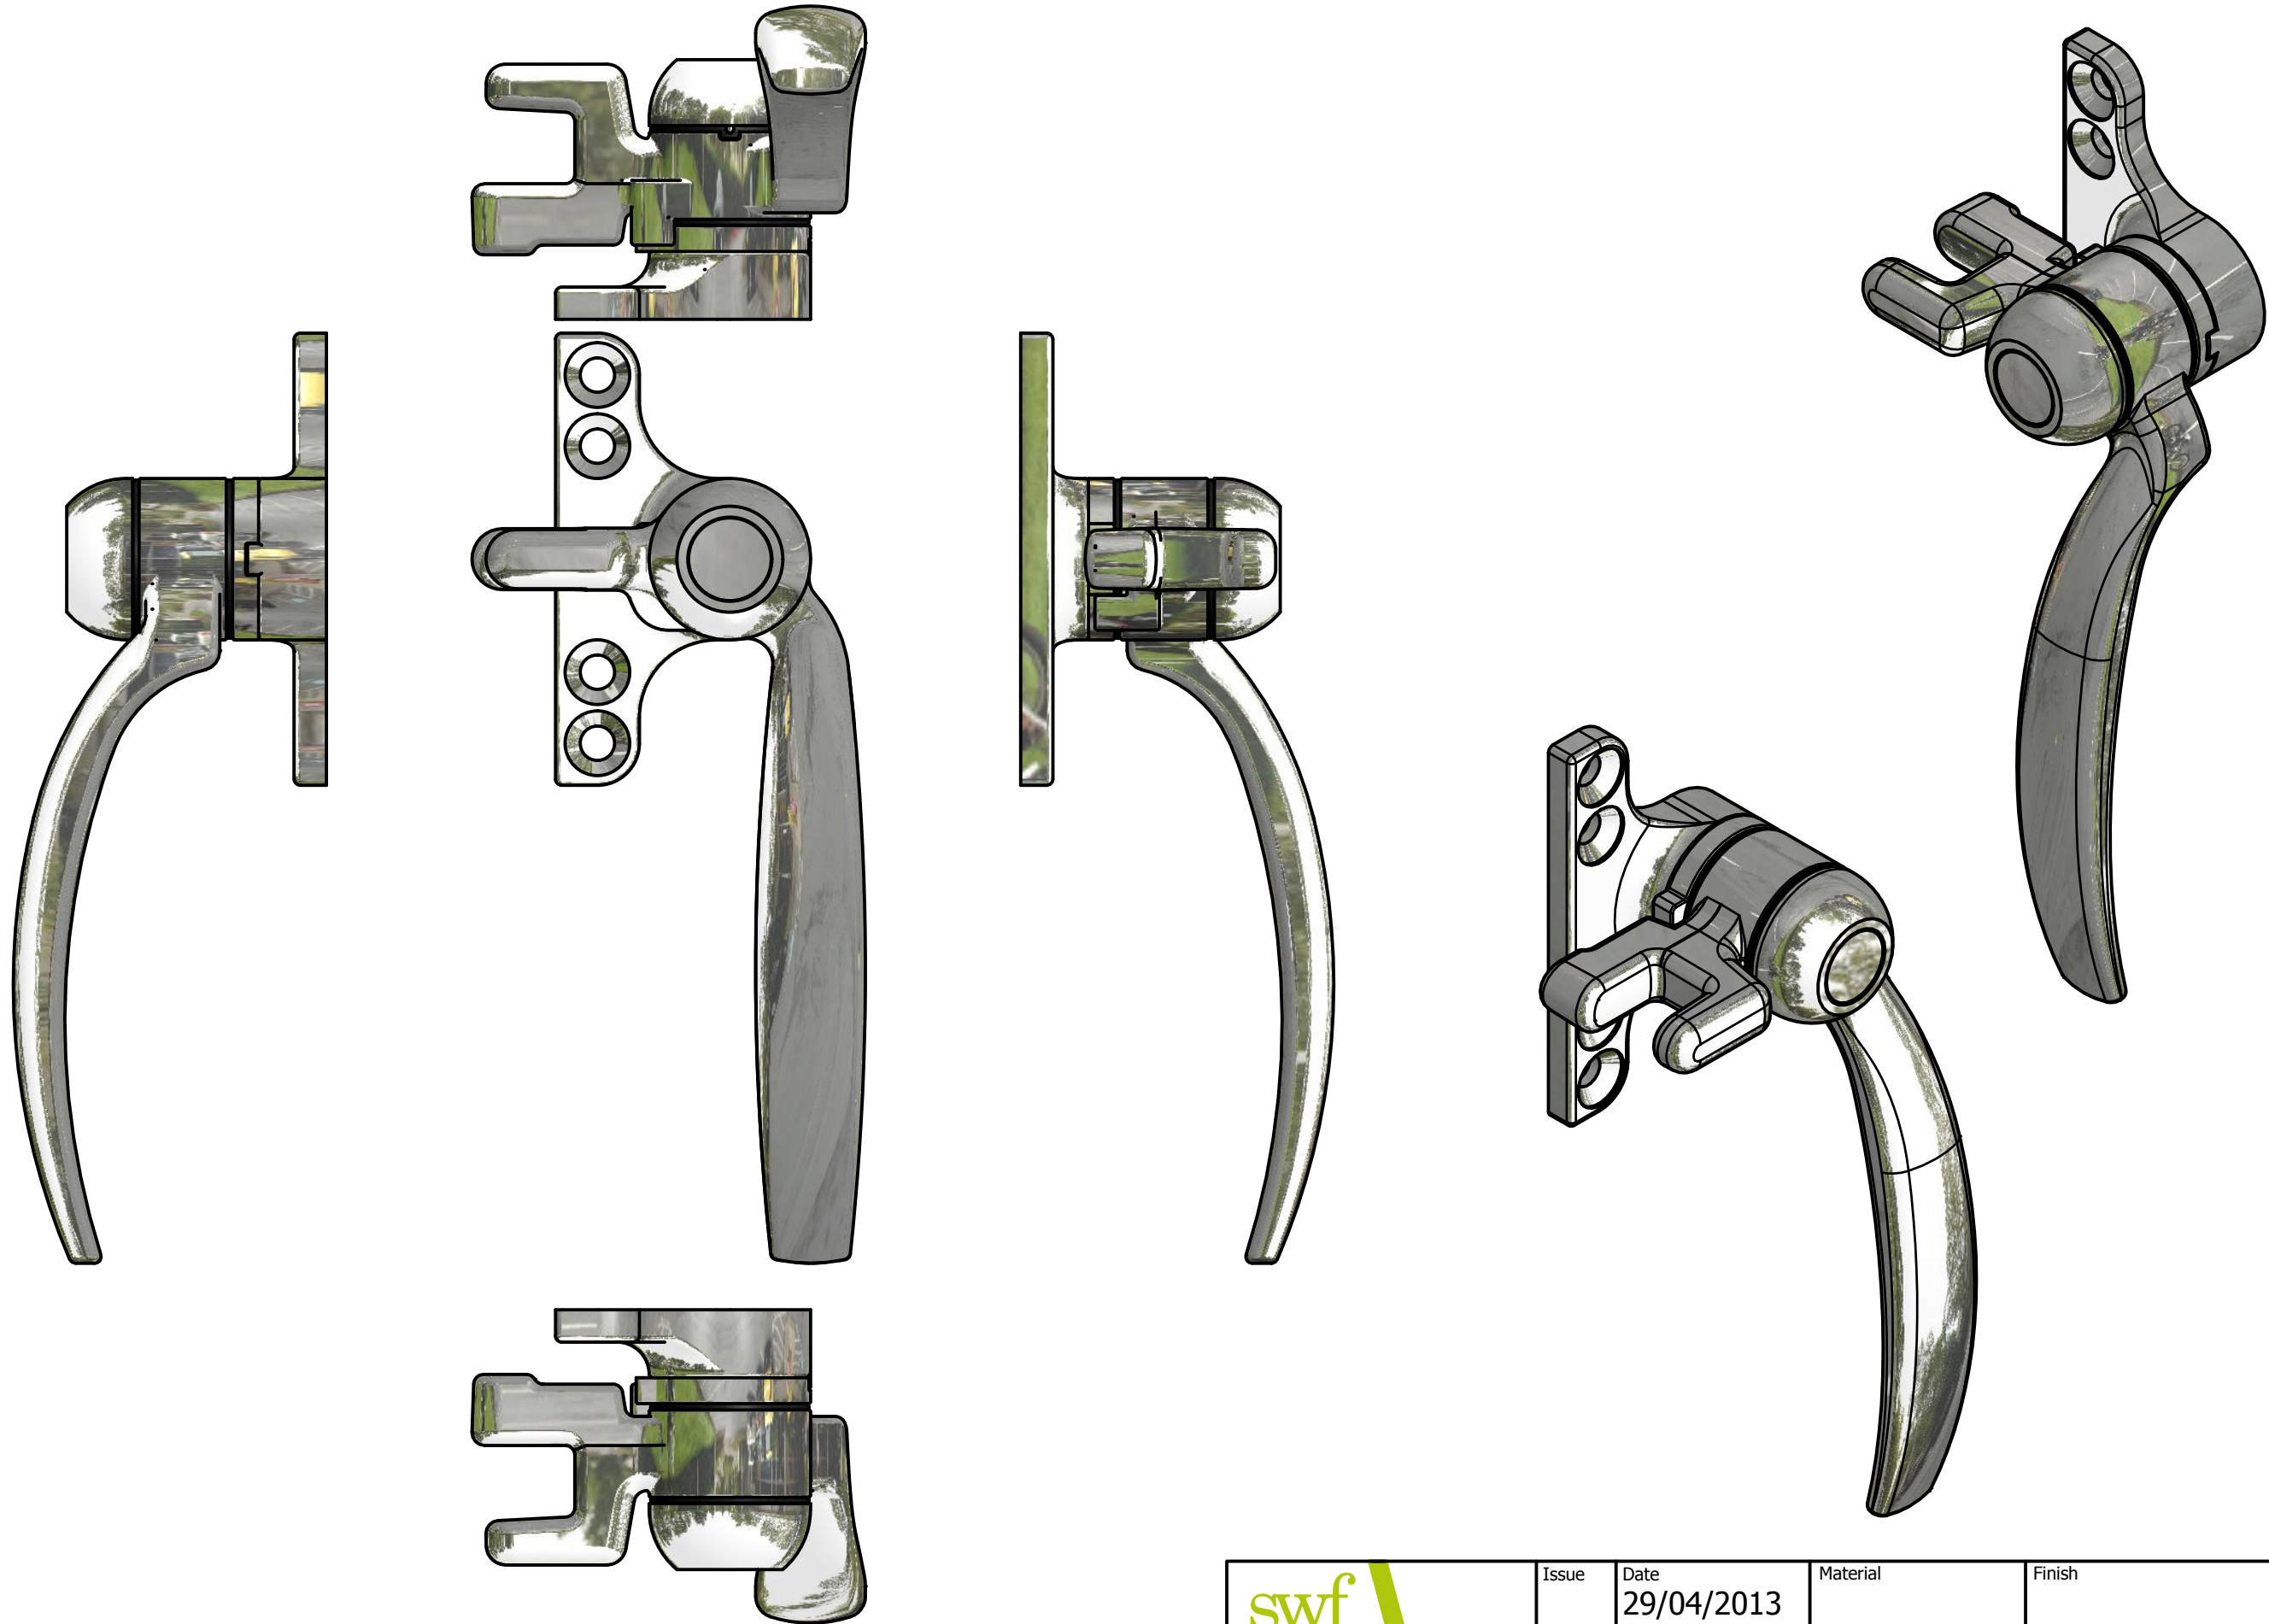

6 1 5 1 4 3 1 2 1 1

D

D

C

C

B

B

A

A

 <p>swf STEEL WINDOW FITTINGS</p>	Issue	Date	Material	Finish	 <p>Scale Sheet 1 / 1</p>
	Designed By	Part No.			
	Checked By	Description			
	terry	29/04/2013			B918K ASSY

6 1 5 1 4 3 1 2 1 1